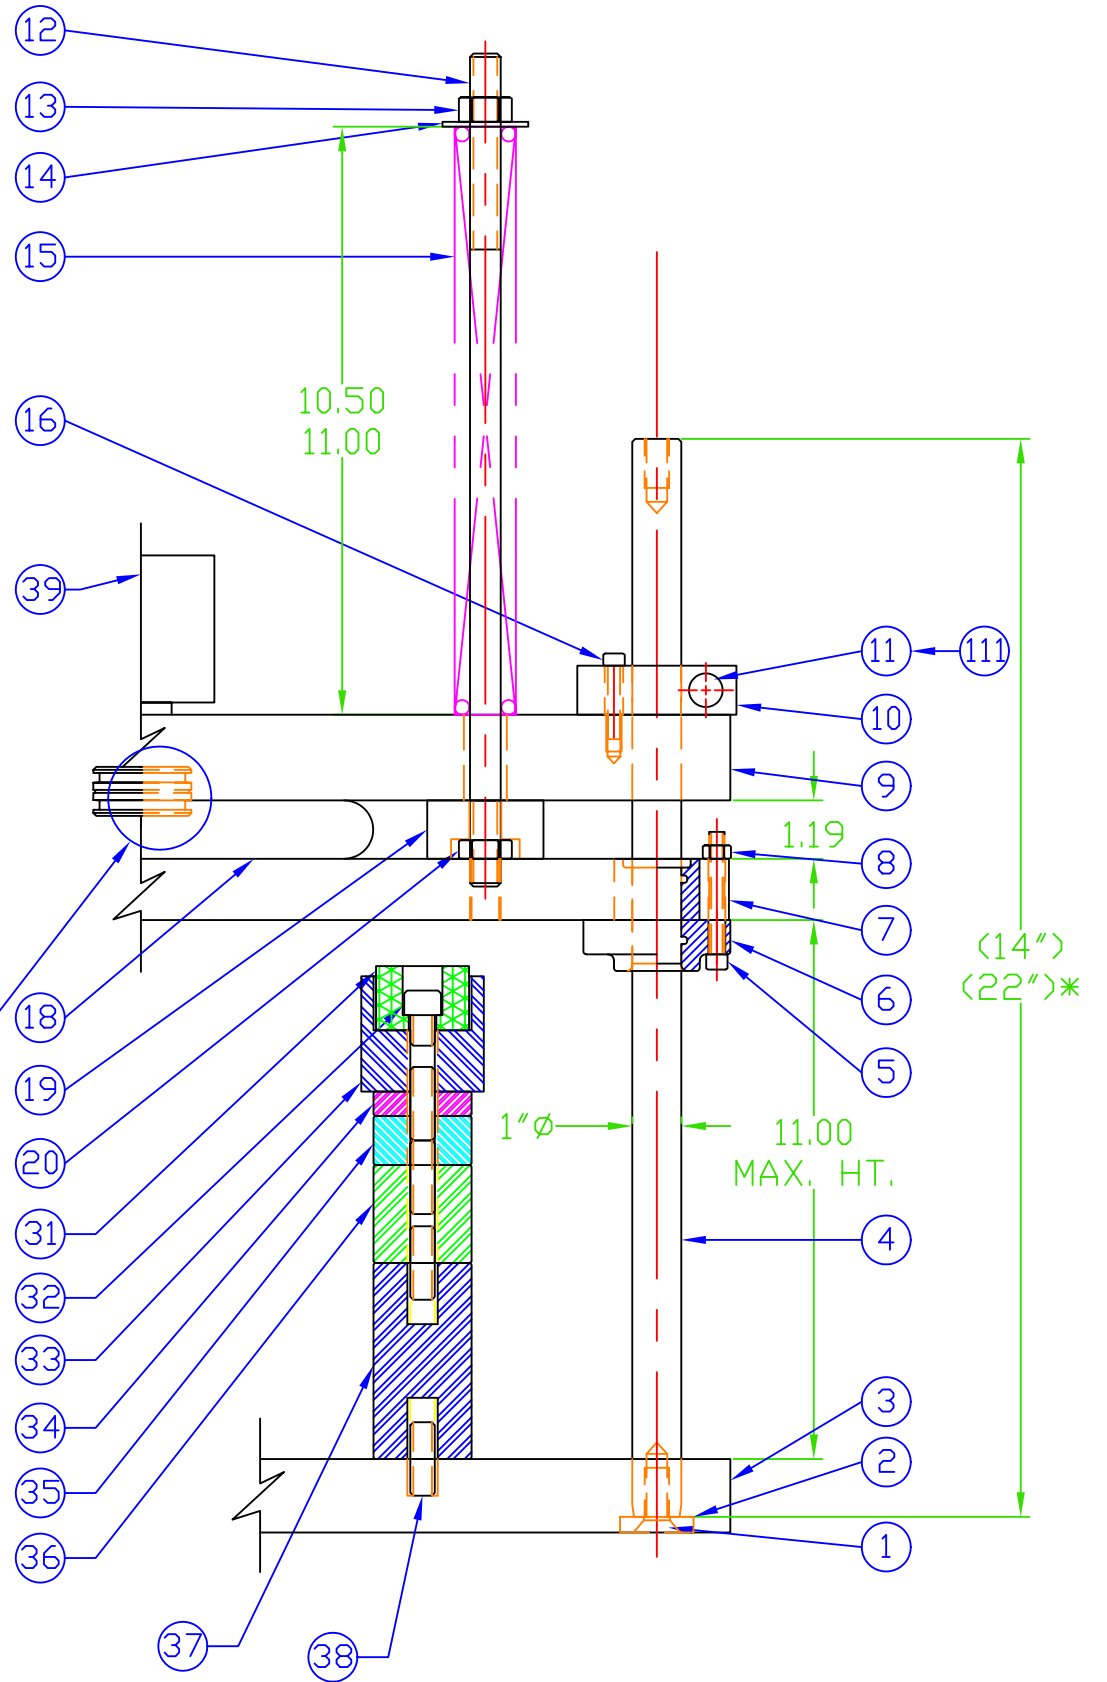

NO.	PART NUMBER	NAME	QTY.
1	ATP-50-13 X 1.50-F	BOLT BED	4
2	ATP-326	POST RETAINER	4
3		BED	1
4A	ATP-067-1	GUIDE POST 14"	4
4B	ATP-067-2	GUIDE POST 22"	4
5	ATP-3125-18 X 3.25	BOLT BUSHING	24
6	ATP-1904	BUSHING	4
7		RAM	1
8	ATP-3125-18-LN	NUT BUSHING	24
9		CROWN	1
10	ATP-1969	CLAMP RING	4
11	ATP-4375-14 X 2.50	BOLT POST	4
111	ATP-4375-14-LN	NUT POST	4
16	ATP-3125-18 X 1.50	BOLT CLAMP	8
12	ATP-122	STUD SPRING	2
13	ATP-625-18-LN	NUT SPRING	2
14	ATP-625 ID	WASHER SPRING	2
15A	ATP-9-2048-2	SPRING RED	2
15B	ATP-9-2048-3	SPRING GOLD	2
19	ATP-173	UPSTOP	2
20	ATP-625-18-JN	NUT UPSTOP	2
17	ATP-1815	ADAPT. AIRTUBE	1
18A	ATP-187 (F-8)	AIRTUBE 8" O.D.	1
18B	ATP-188 (F-14)	AIRTUBE 14" O.D.	1
21	ATP-RR-200	ADAPT. RET.	1
22	ATP-2-224	O-RING	2
23	ATP-PG12000-01	PIPE PLUG	1
24	ATP-PG15000-01	PIPE PLUG	1
25	ATP-130	TANK	1
26	ATP-DC02000-01	DRAINCOCK	1
27	ATP-CB-1120-3	SHOCK MOUNTS	3
28	ATP-J-2049-62	MOUNT WASHER	3
29	ATP-375-16 X 1.50	BOLT TANK	3
30	ATP-375 ID	WASHER TANK	3
31	ATP-137	POLY TIP	4
32	ATP-50-13 X 1	BOLT STOP	4
33	ATP-579	STOP HEAD	4
34	ATP-519-1	RAM STOP EXT.	4
35	ATP-519-2	RAM STOP EXT.	4
36	ATP-519-3	RAM STOP EXT.	4
37	ATP-519-4	RAM STOP EXT.	4
38	ATP-50-13 X 1.5-SSC	SET SCREW STOP	16
38	ATP-50-13 X 2-SSC	SET SCREW STOP	16
39	ATC-10032-R	AIR VALVE	1
40	ATP-1.50X1.25-HXBS-01	HEX BUSHING	1
41	ATP-NI12002-01	PIPE NIPPLE	3
42	ATC-REG-125-01	REGULATOR	1
43	ATC-REG-GAU-01	GAUGE	1
44	ATC-FIL-125-01	FILTER	1
45	ATC-SHU-125-01	SHUT OFF	1

PNEUMATIC PRESS 1" GUIDE POST

TYPICAL MODELS:

- ATP-638 ATP-1535
- ATP-125 ATP-1540
- ATP-500 ATP-1555
- ATP-2510 ATP-1560
- ATP-1520 R-4000
- ATP-1525 R-4100
- ATP-1530

TANK ASSEMBLY