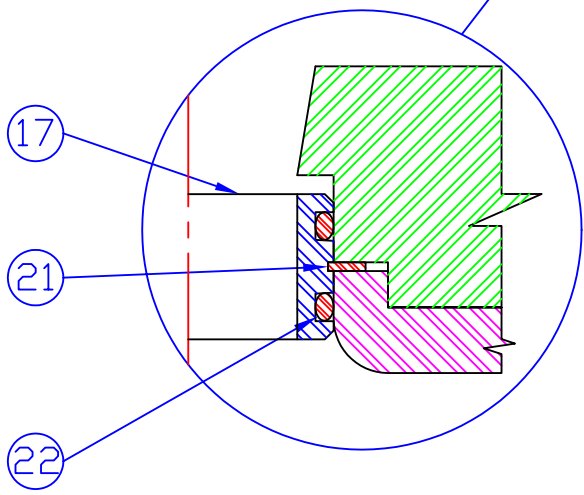

NO.	PART NUMBER	NAME	QTY.
1	ATP-50-13 X 1.50-F	BOLT BED	4
2	ATP-326	POST RETAINER	4
3		BED	1
4A	ATP-067-1	GUIDE POST 14"	4
4B	ATP-067-2	GUIDE POST 22"	4
5	ATP-3125-18 X 3.25	BOLT BUSHING	24
6	ATP-1904	BUSHING	4
7		RAM	1
8	ATP-3125-18-LN	NUT BUSHING	24
9		CROWN	1
10	ATP-1969	CLAMP RING	4
11	ATP-4375-14 X 2.50	BOLT POST	4
111	ATP-4375-14-LN	NUT POST	4
16	ATP-3125-18 X 1.50	BOLT CLAMP	8
12	ATP-122	STUD SPRING	2
13	ATP-625-18-LN	NUT SPRING	2
14	ATP-625 ID	WASHER SPRING	2
15A	ATP-9-2048-2	SPRING RED	2
15B	ATP-9-2048-3	SPRING GOLD	2
19	ATP-173	UPSTOP	2
20	ATP-625-18-JN	NUT UPSTOP	2
17	ATP-1815	ADAPT. AIRTUBE	1
18A	ATP-187 (F-8)	AIRTUBE 8" O.D.	1
18B	ATP-188 (F-14)	AIRTUBE 14" O.D.	1
21	ATP-RR-200	ADAPT. RET.	1
22	ATP-2-224	O-RING	2
23	ATP-PG12000-01	PIPE PLUG	1
24	ATP-PG15000-01	PIPE PLUG	1
25	ATP-130	TANK	1
26	ATP-DC02000-01	DRAINCOCK	1
27	ATP-CB-1120-3	SHOCK MOUNTS	3
28	ATP-J-2049-62	MOUNT WASHER	3
29	ATP-375-16 X 1.50	BOLT TANK	3
30	ATP-375 ID	WASHER TANK	3
31	ATP-137	POLY TIP	4
32	ATP-50-13 X 1	BOLT STOP	4
33	ATP-579	STOP HEAD	4
34	ATP-519-1	RAM STOP EXT.	4
35	ATP-519-2	RAM STOP EXT.	4
36	ATP-519-3	RAM STOP EXT.	4
37	ATP-519-4	RAM STOP EXT.	4
38	ATP-50-13 X 1.5-SSC	SET SCREW STOP	16
38	ATP-50-13 X 2-SSC	SET SCREW STOP	16
39	ATC-10032-R	AIR VALVE	1
40	ATP-1.50X1.25-HXBS-01	HEX BUSHING	1
41	ATP-NI12002-01	PIPE NIPPLE	3
42	ATC-REG-125-01	REGULATOR	1
43	ATC-REG-GAU-01	GAUGE	1
44	ATC-FIL-125-01	FILTER	1
45	ATC-SHU-125-01	SHUT OFF	1

# PNEUMATIC PRESS 1" GUIDE POST