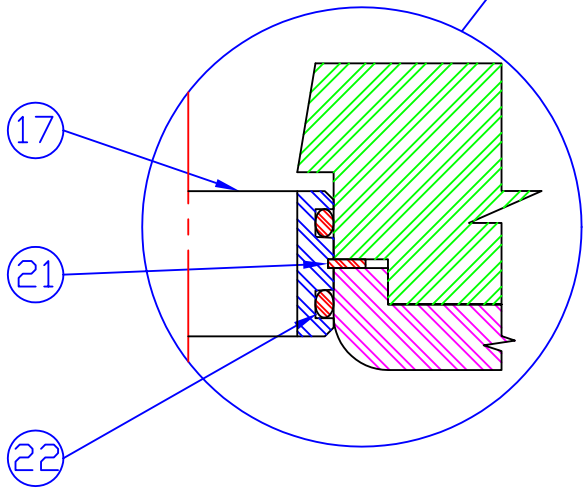

NO.	PART NUMBER	NAME	QTY.
1	ATP-50-13 X 1.50-F	BOLT BED	4
2	ATP-326	POST RETAINER	4
3		BED	1
4A	ATP-067-1	GUIDE POST 14"	4
4B	ATP-067-2	GUIDE POST 22"	4
5	ATP-3125-18 X 3.25	BOLT BUSHING	24
6	ATP-1904	BUSHING	4
7		RAM	1
8	ATP-3125-18-LN	NUT BUSHING	24
9		CROWN	1
10	ATP-1969	CLAMP RING	4
11	ATP-4375-14 X 2.50	BOLT POST	4
111	ATP-4375-14-LN	NUT POST	4
16	ATP-3125-18 X 1.50	BOLT CLAMP	8
12	ATP-122	STUD SPRING	2
13	ATP-625-18-LN	NUT SPRING	2
14	ATP-625 ID	WASHER SPRING	2
15A	ATP-9-2048-2	SPRING RED	2
15B	ATP-9-2048-3	SPRING GOLD	2
19	ATP-173	UPSTOP	2
20	ATP-625-18-JN	NUT UPSTOP	2
17	ATP-1815	ADAPT. AIRTUBE	1
18A	ATP-187 (F-8)	AIRTUBE 8" O.D.	1
18B	ATP-188 (F-14)	AIRTUBE 14" O.D.	1
21	ATP-RR-200	ADAPT. RET.	1
22	ATP-2-224	O-RING	2
23	ATP-PG12000-01	PIPE PLUG	1
24	ATP-PG15000-01	PIPE PLUG	1
25	ATP-130	TANK	1
26	ATP-DC02000-01	DRAINCOCK	1
27	ATP-CB-1120-3	SHOCK MOUNTS	3
28	ATP-J-2049-62	MOUNT WASHER	3
29	ATP-375-16 X 1.50	BOLT TANK	3
30	ATP-375 ID	WASHER TANK	3
31	ATP-137	POLY TIP	4
32	ATP-50-13 X 1	BOLT STOP	4
33	ATP-579	STOP HEAD	4
34	ATP-519-1	RAM STOP EXT.	4
35	ATP-519-2	RAM STOP EXT.	4
36	ATP-519-3	RAM STOP EXT.	4
37	ATP-519-4	RAM STOP EXT.	4
38	ATP-50-13 X 1.5-SSC	SET SCREW STOP	16
38	ATP-50-13 X 2-SSC	SET SCREW STOP	16
39	ATC-10032-R	AIR VALVE	1
40	ATP-1.50X1.25-HXBS-01	HEX BUSHING	1
41	ATP-NI12002-01	PIPE NIPPLE	3
42	ATC-REG-125-01	REGULATOR	1
43	ATC-REG-GAU-01	GAUGE	1
44	ATC-FIL-125-01	FILTER	1
45	ATC-SHU-125-01	SHUT OFF	1

PNEUMATIC PRESS 1" GUIDE POST

TYPICAL MODELS:

- ATP-638 ATP-1535
- ATP-125 ATP-1540
- ATP-500 ATP-1555
- ATP-2510 ATP-1560
- ATP-1520 R-4000
- ATP-1525 R-4100
- ATP-1530

TANK ASSEMBLY